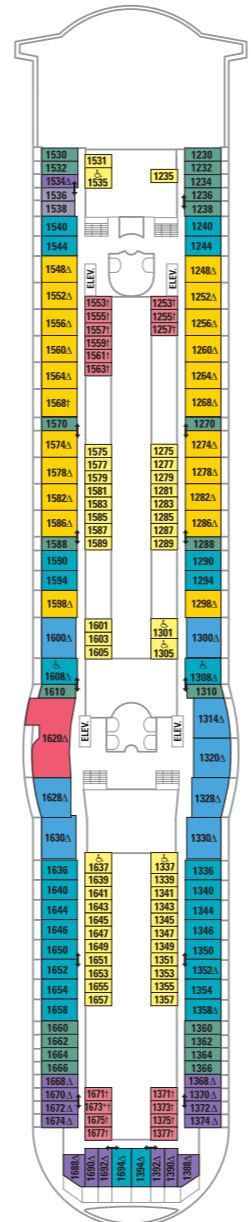

Deck 15

Deck 14

Deck 13

Deck 12

Deck 11

Deck 10

Deck 9

Deck 8

Deck 7

Deck 6

Deck 5

Deck 4

Deck 3

Deck 2

Mariner of the Seas®

Profile 1684: starts March 5, 2016