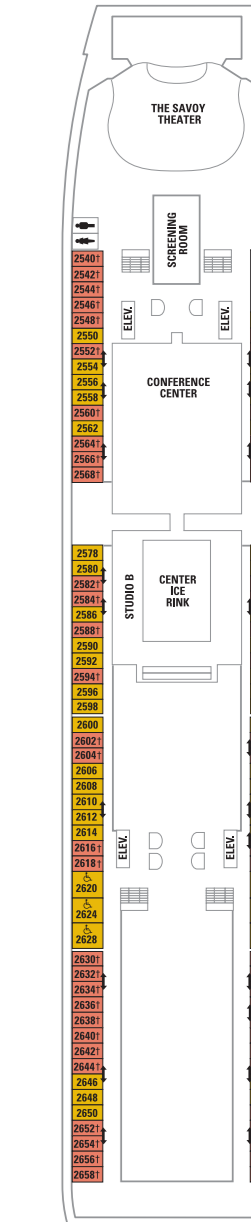

Deck 15

Deck 14

Deck 13

Deck 12

Deck 11

Deck 10

Deck 9

Deck 8

Deck 7

Deck 6

Deck 5

Deck 4

Deck 3

Deck 2

Mariner of the Seas®

Profile 1684: starts March 5, 2016