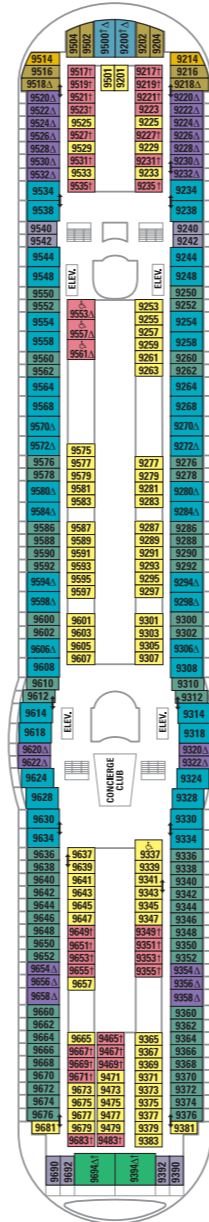

Deck 15

Deck 14

Deck 13

Deck 12

Deck 11

Deck 10

Deck 9

Deck 8

Deck 7

Deck 6

Deck 5

Deck 4

Deck 3

Deck 2

Mariner of the Seas®

Profile 1684: starts March 5, 2016