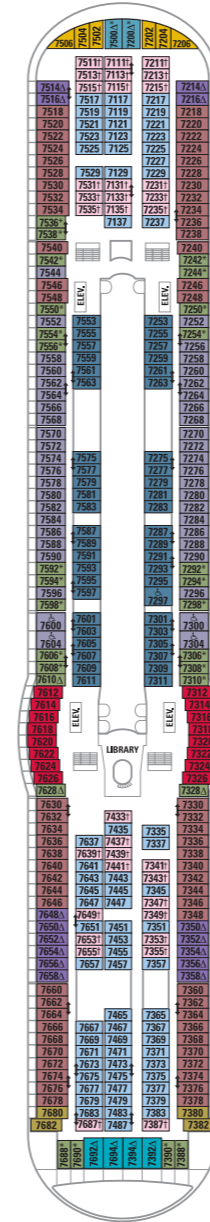

Deck 15

Deck 14

Deck 13

Deck 12

Deck 11

Deck 10

Deck 9

Deck 8

Deck 7

Deck 6

Deck 5

Deck 4

Deck 3

Deck 2

Mariner of the Seas®

Profile 1684: starts March 5, 2016