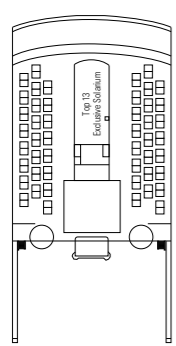

DECK 13
SUN DECK

DECK 12
ZAFFIRO

DECK 11
ACQUAMARINA

DECK 10
TORMALINA

DECK 9
AMETISTA

DECK 8
SMERALDO

DECK 7
TOPAZIO

DECK 6
DIAMANTE

DECK 5
RUBINO