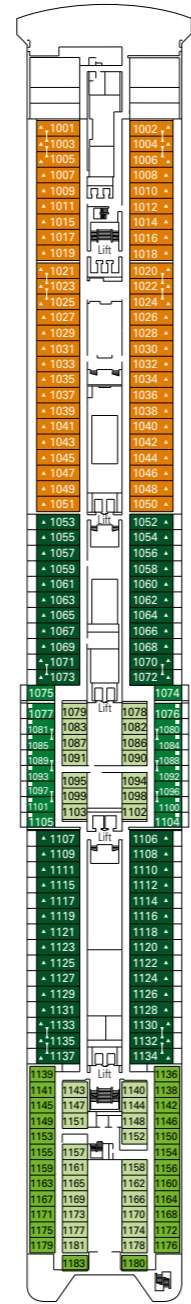

# MSC Armonia

Use the deck plans to select your ideal cabin.  
Choose the deck you wish then use the colours to identify the category of accommodation you desire

976 CABINS | 2679 GUESTS

Data and descriptions are subject to change and will be verified at the time of booking.

## CABIN CATEGORIES AND EXPERIENCES

- BELLA · Inside
- BELLA · Outside with Partial View
- FANTASTICA · Inside
- FANTASTICA · Ocean View
- FANTASTICA · Balcony
- FANTASTICA · Suite
- WELLNESS · Inside
- WELLNESS · Ocean View
- WELLNESS · Balcony
- AUREA · Suite

All cabins have one double bed convertible to two single beds, except cabins for guests with disabilities or reduced mobility (H).  
3<sup>rd</sup> bed available in all categories  
4<sup>th</sup> bed available in all categories (except Balcony Fantastica, Suite Fantastica and Suite Aurea)

## LEGEND

- Sofa bed
- 3<sup>rd</sup> and 4<sup>th</sup> bed are bunks
- 3<sup>rd</sup> bed is a bunk bed
- Connecting Cabins
- Cabin for guests with disabilities or reduced mobility

DECK 13  
SUN DECK

DECK 12  
ZAFFIRO