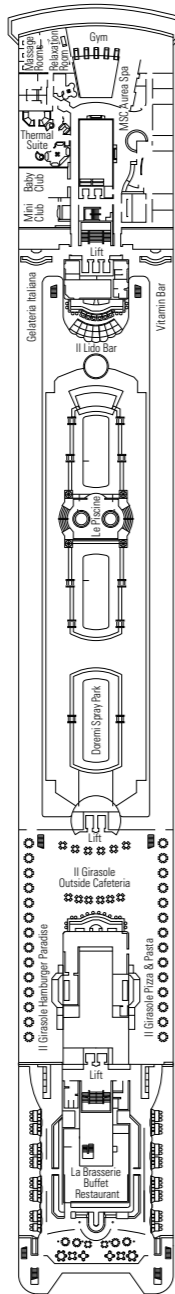

# MSC Armonia

Use the deck plans to select your ideal cabin.  
Choose the deck you wish then use the colours to identify the category of accommodation you desire

976 CABINS | 2679 GUESTS

Data and descriptions are subject to change and will be verified at the time of booking.

## CABIN CATEGORIES AND EXPERIENCES

- BELLA · Inside
- BELLA · Outside with Partial View
- FANTASTICA · Inside
- FANTASTICA · Ocean View
- FANTASTICA · Balcony
- FANTASTICA · Suite
- WELLNESS · Inside
- WELLNESS · Ocean View
- WELLNESS · Balcony
- AUREA · Suite

All cabins have one double bed convertible to two single beds, except cabins for guests with disabilities or reduced mobility (H).  
3<sup>rd</sup> bed available in all categories  
4<sup>th</sup> bed available in all categories (except Balcony Fantastica, Suite Fantastica and Suite Aurea)

## LEGEND

- Sofa bed
- 3<sup>rd</sup> and 4<sup>th</sup> bed are bunks
- 3<sup>rd</sup> bed is a bunk bed
- Connecting Cabins
- Cabin for guests with disabilities or reduced mobility

DECK 13  
SUN DECK

DECK 12  
ZAFFIRO