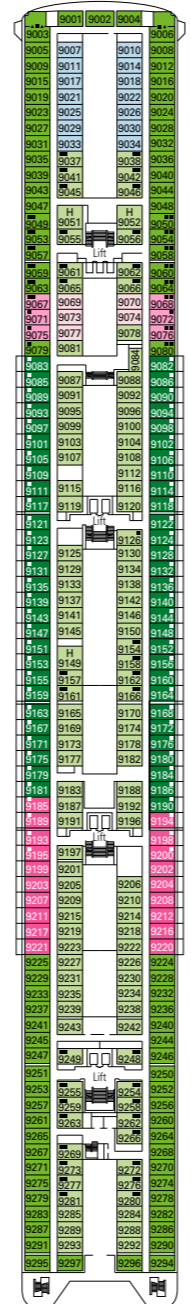

# MSC Armonia

Use the deck plans to select your ideal cabin.  
Choose the deck you wish then use the colours to identify the category of accommodation you desire

976 CABINS | 2679 GUESTS

Data and descriptions are subject to change and will be verified at the time of booking.

## CABIN CATEGORIES AND EXPERIENCES

- BELLA · Inside
- BELLA · Outside with Partial View
- FANTASTICA · Inside
- FANTASTICA · Ocean View
- FANTASTICA · Balcony
- FANTASTICA · Suite
- WELLNESS · Inside
- WELLNESS · Ocean View
- WELLNESS · Balcony
- AUREA · Suite

All cabins have one double bed convertible to two single beds, except cabins for guests with disabilities or reduced mobility (H).  
3<sup>rd</sup> bed available in all categories  
4<sup>th</sup> bed available in all categories (except Balcony Fantastica, Suite Fantastica and Suite Aurea)

## LEGEND

- Sofa bed
- 3<sup>rd</sup> and 4<sup>th</sup> bed are bunks
- 3<sup>rd</sup> bed is a bunk bed
- Connecting Cabins
- Cabin for guests with disabilities or reduced mobility

DECK 13  
SUN DECK

DECK 12  
ZAFFIRO