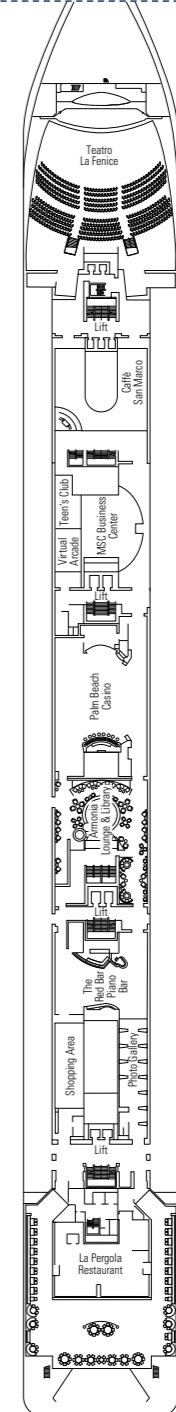

MSC Armonia

Use the deck plans to select your ideal cabin.
Choose the deck you wish then use the colours to identify the category of accommodation you desire

976 CABINS | 2679 GUESTS

Data and descriptions are subject to change and will be verified at the time of booking.

CABIN CATEGORIES AND EXPERIENCES

- BELLA · Inside
- BELLA · Outside with Partial View
- FANTASTICA · Inside
- FANTASTICA · Ocean View
- FANTASTICA · Balcony
- FANTASTICA · Suite
- WELLNESS · Inside
- WELLNESS · Ocean View
- WELLNESS · Balcony
- AUREA · Suite

All cabins have one double bed convertible to two single beds, except cabins for guests with disabilities or reduced mobility (H).
3rd bed available in all categories
4th bed available in all categories (except Balcony Fantastica, Suite Fantastica and Suite Aurea)

LEGEND

- Sofa bed
- 3rd and 4th bed are bunks
- 3rd bed is a bunk bed
- Connecting Cabins
- Cabin for guests with disabilities or reduced mobility

DECK 13
SUN DECK

DECK 12
ZAFFIRO

DECK 11
ACQUAMARINA

DECK 6
DIAMANTE