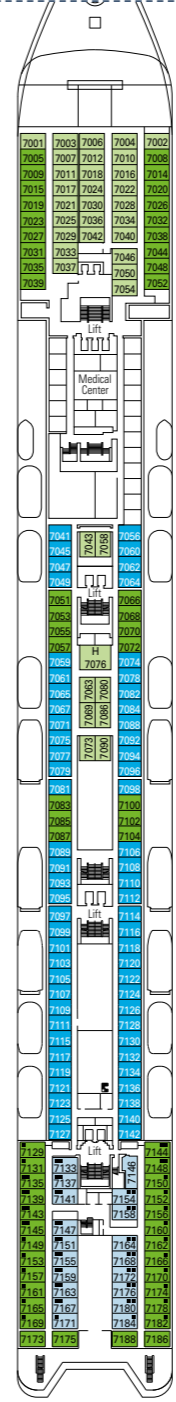

# MSC Armonia

Use the deck plans to select your ideal cabin.  
Choose the deck you wish then use the colours to identify the category of accommodation you desire

976 CABINS | 2679 GUESTS

Data and descriptions are subject to change and will be verified at the time of booking.

## CABIN CATEGORIES AND EXPERIENCES

- BELLA · Inside
- BELLA · Outside with Partial View
- FANTASTICA · Inside
- FANTASTICA · Ocean View
- FANTASTICA · Balcony
- FANTASTICA · Suite
- WELLNESS · Inside
- WELLNESS · Ocean View
- WELLNESS · Balcony
- AUREA · Suite

All cabins have one double bed convertible to two single beds, except cabins for guests with disabilities or reduced mobility (H).  
3<sup>rd</sup> bed available in all categories  
4<sup>th</sup> bed available in all categories (except Balcony Fantastica, Suite Fantastica and Suite Aurea)

## LEGEND

- Sofa bed
- 3<sup>rd</sup> and 4<sup>th</sup> bed are bunks
- 3<sup>rd</sup> bed is a bunk bed
- Connecting Cabins
- Cabin for guests with disabilities or reduced mobility

DECK 13  
SUN DECK

DECK 12  
ZAFFIRO