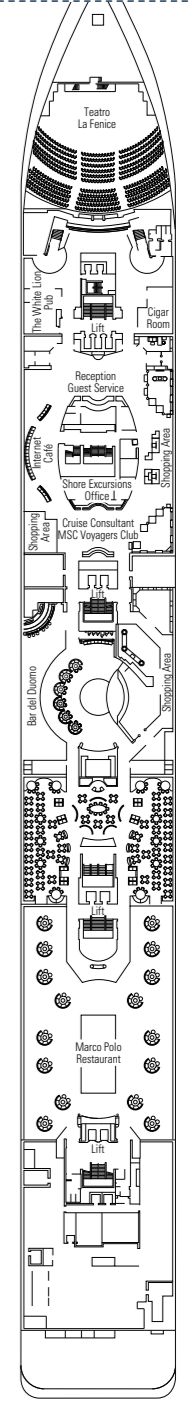

# MSC Armonia

Use the deck plans to select your ideal cabin.  
Choose the deck you wish then use the colours to identify the category of accommodation you desire

976 CABINS | 2679 GUESTS

Data and descriptions are subject to change and will be verified at the time of booking.

## CABIN CATEGORIES AND EXPERIENCES

- BELLA · Inside
- BELLA · Outside with Partial View
- FANTASTICA · Inside
- FANTASTICA · Ocean View
- FANTASTICA · Balcony
- FANTASTICA · Suite
- WELLNESS · Inside
- WELLNESS · Ocean View
- WELLNESS · Balcony
- AUREA · Suite

All cabins have one double bed convertible to two single beds, except cabins for guests with disabilities or reduced mobility (H).  
3<sup>rd</sup> bed available in all categories  
4<sup>th</sup> bed available in all categories (except Balcony Fantastica, Suite Fantastica and Suite Aurea)

## LEGEND

- Sofa bed
- 3<sup>rd</sup> and 4<sup>th</sup> bed are bunks
- 3<sup>rd</sup> bed is a bunk bed
- Connecting Cabins
- Cabin for guests with disabilities or reduced mobility

DECK 13  
SUN DECK

DECK 12  
ZAFFIRO