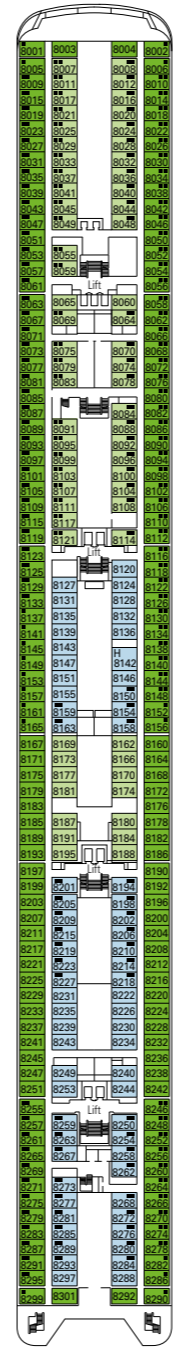

# MSC Armonia

Use the deck plans to select your ideal cabin.  
Choose the deck you wish then use the colours to identify the category of accommodation you desire

976 CABINS | 2679 GUESTS

Data and descriptions are subject to change and will be verified at the time of booking.

## CABIN CATEGORIES AND EXPERIENCES

- BELLA · Inside
- BELLA · Outside with Partial View
- FANTASTICA · Inside
- FANTASTICA · Ocean View
- FANTASTICA · Balcony
- FANTASTICA · Suite
- WELLNESS · Inside
- WELLNESS · Ocean View
- WELLNESS · Balcony
- AUREA · Suite

All cabins have one double bed convertible to two single beds, except cabins for guests with disabilities or reduced mobility (H).  
3<sup>rd</sup> bed available in all categories  
4<sup>th</sup> bed available in all categories (except Balcony Fantastica, Suite Fantastica and Suite Aurea)

## LEGEND

- Sofa bed
- 3<sup>rd</sup> and 4<sup>th</sup> bed are bunks
- 3<sup>rd</sup> bed is a bunk bed
- Connecting Cabins
- Cabin for guests with disabilities or reduced mobility

DECK 13  
SUN DECK

DECK 12  
ZAFFIRO